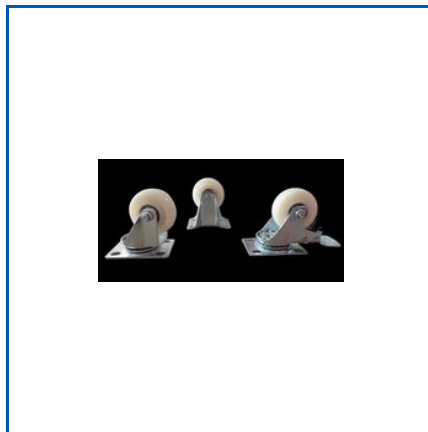

CASTER WHEEL

Driven by a passion to deliver the best

Chair Caster Wheel, Double PU Caster Wheel, Extra Heavy Duty PU Caster Wheel, Folding Trolley, Hand Trolley, Heavy Duty PP Caster Wheel, Heavy Duty PU Caster Wheel, High Temperature Caster Wheel, Leveling Caster Wheel, Light Duty Double PU Caster Wheel, Light Duty PU Caster Wheel, MS Ball Transfer Unit, Medical Caster Wheel, Medium Duty Single PU Caster Wheel, Metal Hand Trolley, etc.

TROLLEY WHEELS

2INCH WHITE PP OR NYLON CASTER WHEEL

JDF LEVELING CASTER

About Us

In the industry of caster wheels and trolleys, we - Swift Industrial Technologies, have been operating, since 2018. Our set up is in Pune, Maharashtra, India from where we are providing the best quality Leveling Caster Wheel and Hand Trolley. These products are offered by us in many standard sizes and specifications. As a reliable manufacturer, supplier, retailer, and wholesaler of the range, we ensure our clients of total quality assurance and the ability to deliver bulk orders to all parts of India.

We are offering the range in assorted sizes viz 1 inch to 12 inch. Further, we manufacture these using different materials such as Natural Rubber, Nylon, Pneumatic Rubber, Polypropylene (PP), Polyurethane (PU), Solid Rubber, and Thermoplastic Rubber (TPR). Hence, we are able to make available a wide range that is suitable for assorted applications such as material handling trolleys, hospital furniture, and medical equipment. Apart from this, the Leveling Caster Wheel and Hand Trolley are also used in various industrial applications. Swift Industrial Technologies is a specialist division of K.K. & Sons a reputed company working as the supplier of hardware, tools and paints to various industries. The company was formed in 1971 in Pune, Maharashtra. Their products are considered as the best in the entire country.